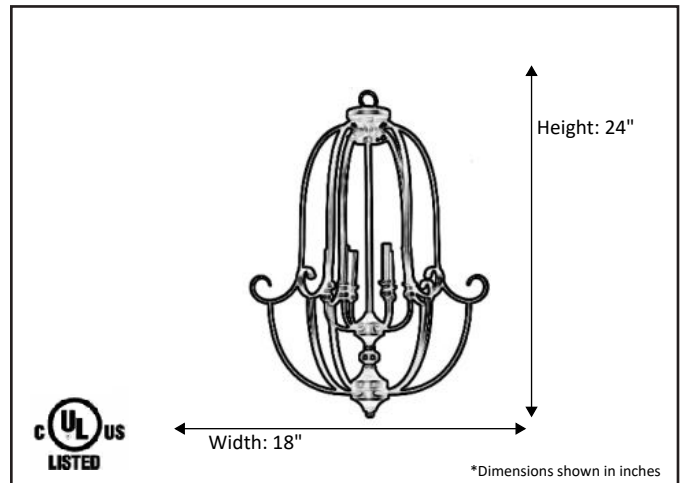

ELECTRICAL REQUIREMENTS: Fixture requires a grounded electrical supply line of 120 volts AC.

INSTALLATION REQUIREMENTS: Fixture attaches to electrical junction box securely anchored in wall or ceiling.
All mounting hardware included.

HOMEnhancements/ 1505-A Kelly Blvd., Carrollton, TX. 75006

Product specifications subject to change without notice.

REFERENCE	QTY.	REMARKS	Project
			Location/Type
			Architect
			Engineer
			Contractor
			Submitted By: Date: