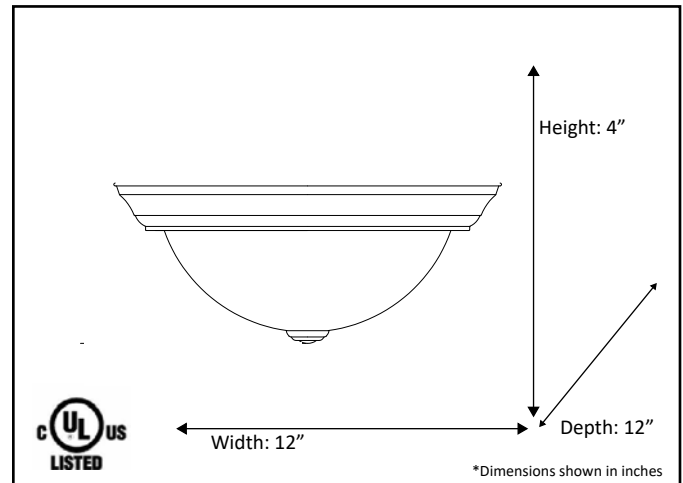

*Lamps not included