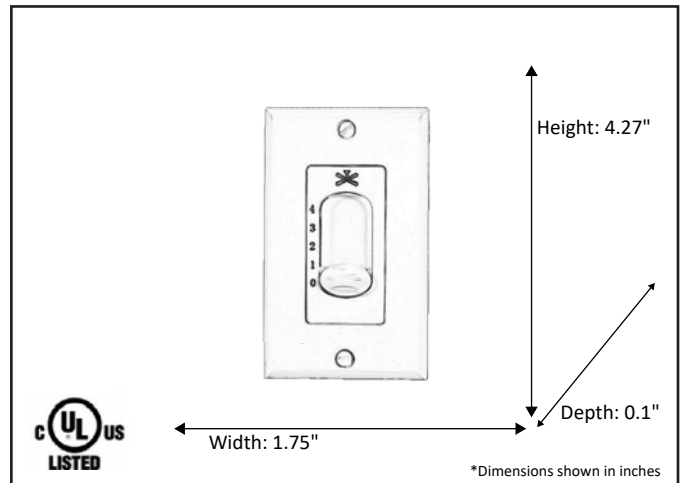

Model #	WC-1-WH
SKU	13824
Description	Fan Control Switch
Finish	White
Dimensions- HxWxD (Dimensions shown in inches)	4.27 x 1.75" x 0.1"

Finish: White

**ELECTRICAL REQUIREMENTS:** Fixture requires a grounded electrical supply line of 120 volts AC.

**INSTALLATION REQUIREMENTS:** Fixture attaches to electrical junction box securely anchored in wall or ceiling.  
**All mounting hardware included.**

HOMEnhancements/ 1505-A Kelly Blvd., Carrollton, TX. 75006