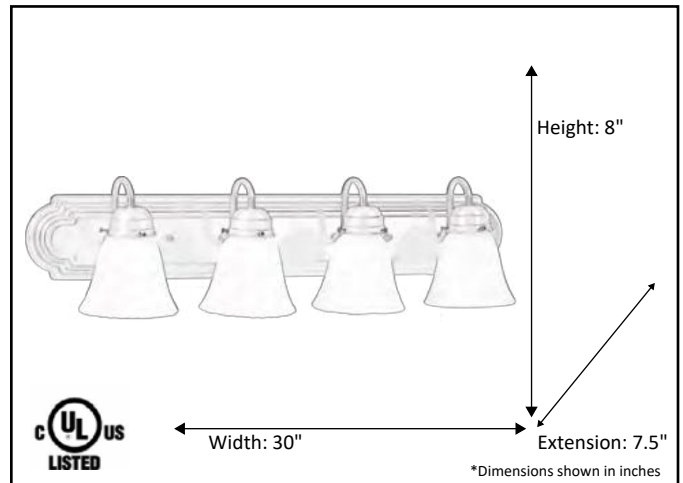

Model #	<b>VSBB-4-RB(G-418)</b>
SKU	15495
Fixture Series	Laredo
Description	4 Light Vanity
Metal Finish	Rubbed Bronze
Glass Finish	Tea Stained
Replacement Glass	G-418
Dimensions- HxW(xE) <small>(Dimensions shown in inches)</small>	8" X 30" X 7.5"
Lamp Info	4X60W (M)

Finish/Glass Shown: Rubbed Bronze/Tea Stained

\*Lamps not included

**ELECTRICAL REQUIREMENTS:** Fixture requires a grounded electrical supply line of 120 volts AC.

**INSTALLATION REQUIREMENTS:** Fixture attaches to electrical junction box securely anchored in wall or ceiling.  
**All mounting hardware included.**