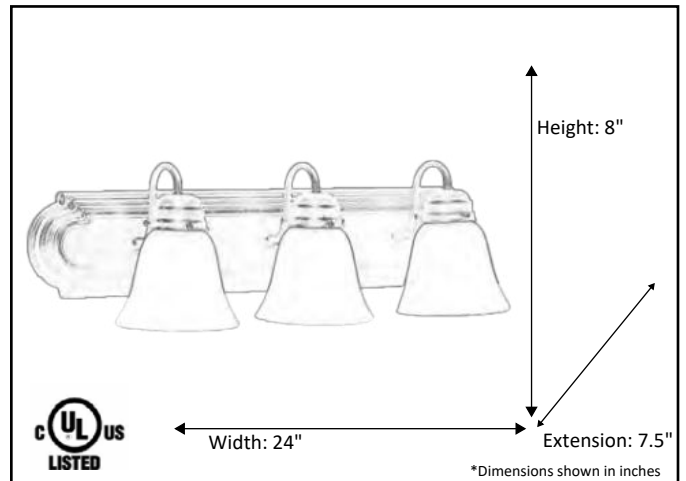

*Lamps not included