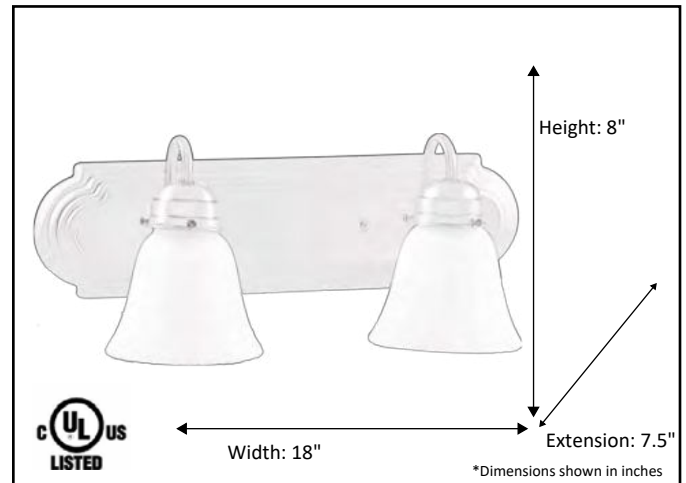

Model #	VSBB-2-RB(G-418)
SKU	15456
Fixture Series	Laredo
Description	2 Light Vanity
Metal Finish	Rubbed Bronze
Glass Finish	Tea Stained
Replacement Glass	G-418
Dimensions- HxW(xE) <small>(Dimensions shown in inches)</small>	8" X 18" X 7.50"
Lamp Info	2 X 60W (M)

Finish/Glass Shown:Rubbed Bronze/Tea Stained

*Lamps not included

ELECTRICAL REQUIREMENTS: Fixture requires a grounded electrical supply line of 120 volts AC.

INSTALLATION REQUIREMENTS: Fixture attaches to electrical junction box securely anchored in wall or ceiling.
All mounting hardware included.