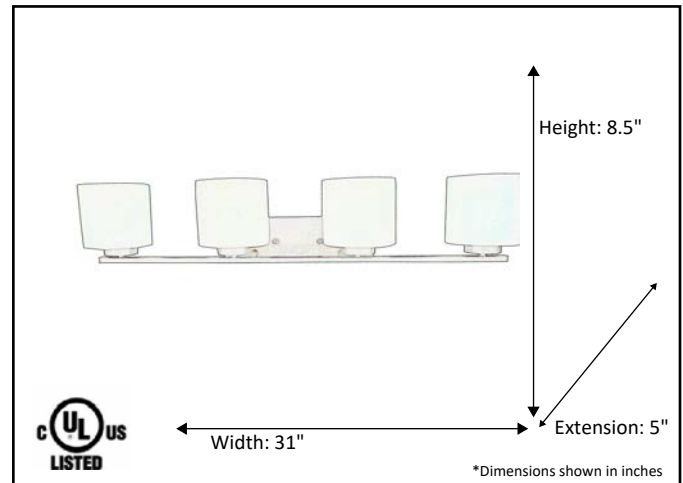

*Lamps Not Included