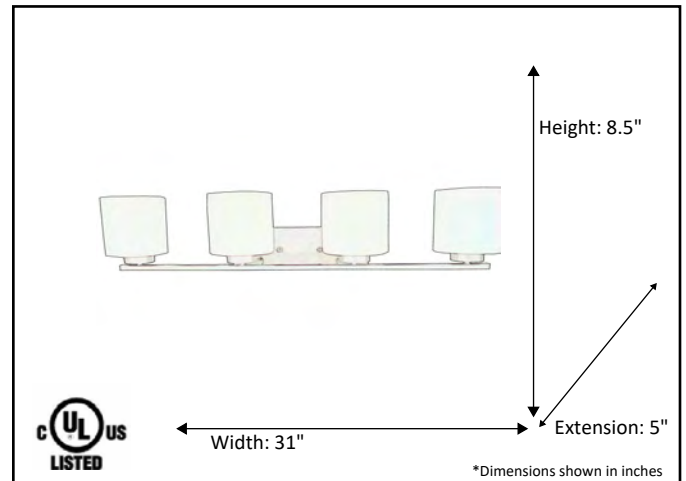

Model #	VS394-4WH-NK
SKU	19761
Fixture Series	Vanity
Description	4 Light Vanity
Metal Finish	Brushed Nickel
Glass Finish	White
Replacement Glass	G-VS394-WH
Dimensions- HxW(xE) <small>(Dimensions shown in inches)</small>	8.5" x 31" x 5"
Lamp Info	4X60W (M)

Finish/Glass Shown: Brushed Nickel / White

*Lamps not included

ELECTRICAL REQUIREMENTS: Fixture requires a grounded electrical supply line of 120 volts AC.

INSTALLATION REQUIREMENTS: Fixture attaches to electrical junction box securely anchored in wall or ceiling.
All mounting hardware included.