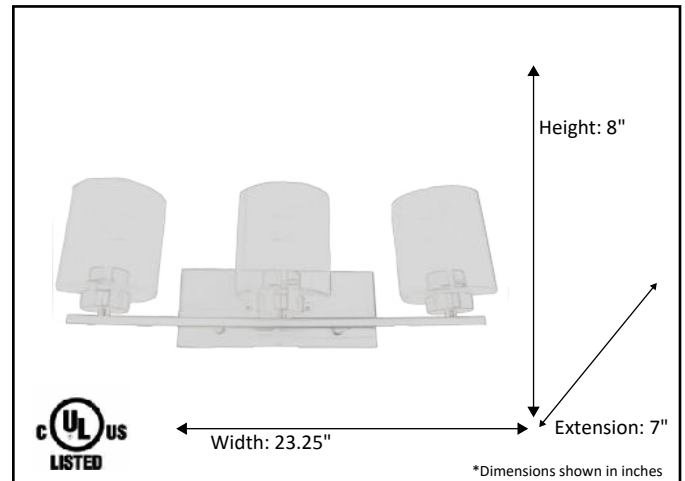

*Lamps not included