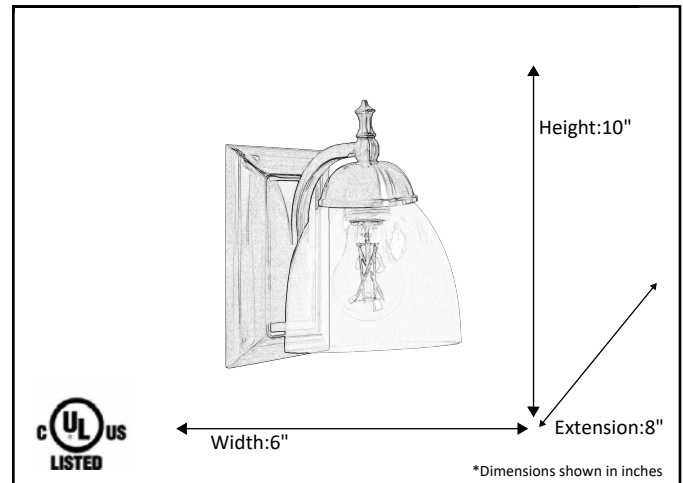

Model #	VS-51(CLR725)-NK
SKU	19815
Fixture Series	Dallas
Description	1 Light Vanity
Metal Finish	Brushed Nickel
Glass Finish	Clear
Replacement Glass	GC-725-CLR
Dimensions- HxW(xE) <small>(Dimensions shown in inches)</small>	10"x 6"x 8"
Lamp Info	1x 60W

Finish/Glass Shown: Brushed Nickel/Clear

*Lamps not included

ELECTRICAL REQUIREMENTS: Fixture requires a grounded electrical supply line of 120 volts AC.

INSTALLATION REQUIREMENTS: Fixture attaches to electrical junction box securely anchored in wall or ceiling.
All mounting hardware included.