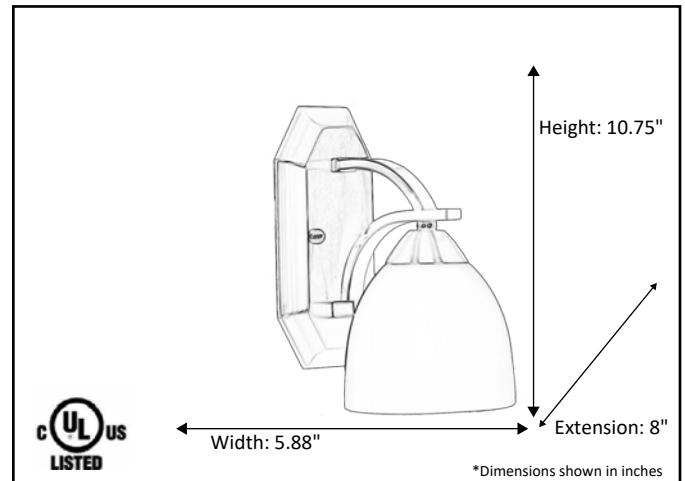

Model #	VIC-SC1(WH)-RB
SKU	16611
Fixture Series	Victoria
Description	1 Light Vanity
Metal Finish	Rubbed Bronze
Glass Finish	White
Replacement Glass	GC-725-WH
Dimensions- HxW(xE) <small>(Dimensions shown in inches)</small>	10.75" X 5.88" X 8"
Lamp Info	1X60W (M)

Finish/Glass Shown:Rubbed Bronze/White

\*Lamps not included

**ELECTRICAL REQUIREMENTS:** Fixture requires a grounded electrical supply line of 120 volts AC.

**INSTALLATION REQUIREMENTS:** Fixture attaches to electrical junction box securely anchored in wall or ceiling.  
**All mounting hardware included.**