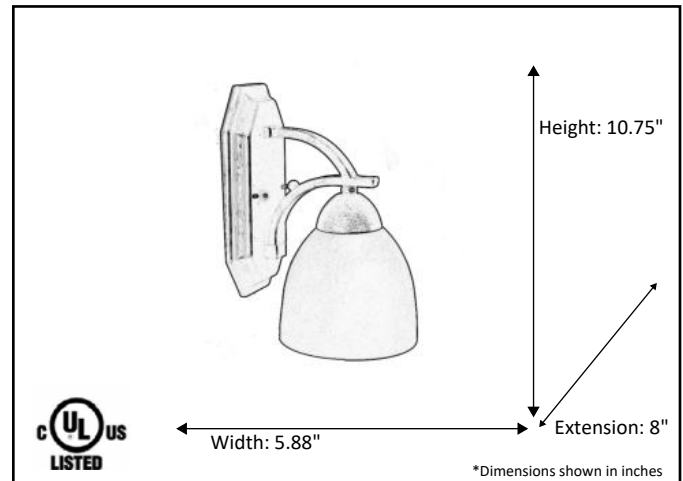

Model #	VIC-SC1(TS)-RB
SKU	17873
Fixture Series	Victoria
Description	1 Light Vanity
Metal Finish	Rubbed Bronze
Glass Finish	Tea Stain
Replacement Glass	GC-725-TS
Dimensions- HxW(xE) <small>(Dimensions shown in inches)</small>	10.75" X 5.88" X 8"
Lamp Info	1X60W (M)

Finish/Glass Shown:Rubbed Bronze/Tea Stain

*Lamps not included

ELECTRICAL REQUIREMENTS: Fixture requires a grounded electrical supply line of 120 volts AC.

INSTALLATION REQUIREMENTS: Fixture attaches to electrical junction box securely anchored in wall or ceiling.
All mounting hardware included.