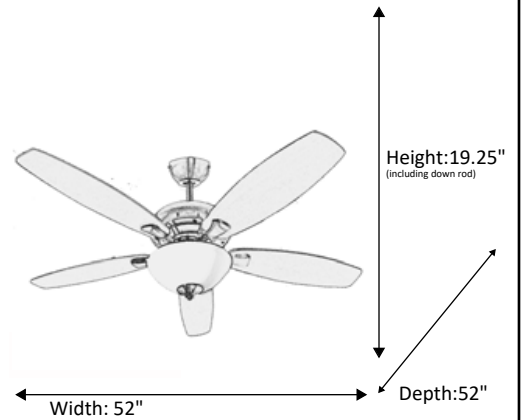

Model #	U552 RB5P+G168(2XLED3K)
SKU	18917
Metal Finish	Rubbed Bronze
Blade Finish	Oak/Walnut
Glass Finish	White
Blade Span	52"
Motor Specs	153mm x 12mm
Wire Length <small>(Shown in inches)</small>	80" <small>(Shown in inches)</small>
Down Rod Included <small>(Shown in inches)</small>	4"
Blade Pitch	12 Degrees
Speed	3
Forward/Reverse	Yes
Airflow Average	3414
Power Use (Watts)	33
Airflow Efficiency <small>(CFM/Watt)</small>	103
Light Kit Included	Yes
Lamp Info	2x 9.5 LED 3000K <small>*Lamps Included</small>
Location Use	Indoor Only
Wall Control	Not Included

Finish/Glass Shown:Rubbed Bronze/White

*Lamps Included

*Dimensions shown in inches

ELECTRICAL REQUIREMENTS: Fixture requires a grounded electrical supply line of 120 volts AC.

INSTALLATION REQUIREMENTS: Fixture attaches to electrical junction box securely anchored in wall or ceiling.
All mounting hardware included.