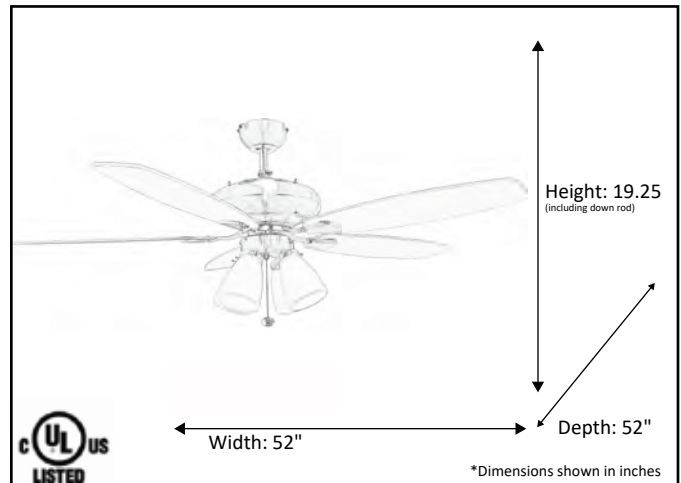

Model #	U552 RB5P+4G431(4XLED3K)
SKU	18914
Metal Finish	Rubbed Bronze
Blade Finish	Oak/Walnut
Glass Finish	White
Blade Span	52"
Motor Specs	153mm x 12mm
Wire Length (Shown in inches)	80"
Down Rod Included (Shown in inches)	4"
Blade Pitch	12 Degrees
Speed	3
Forward/Reverse	Yes
Airflow Average	3414
Power Use (Watts)	33
Airflow Efficiency (CFM/Watt)	103
Light Kit Included	Yes
Lamp Info	4 X 9.5W LED 3000K *Lamps Included*
Location Use	Indoor Only
Wall Control	Not Included

Finish/Glass Shown: Rubbed Bronze/White

*Lamps included

ELECTRICAL REQUIREMENTS: Fixture requires a grounded electrical supply line of 120 volts AC.

INSTALLATION REQUIREMENTS: Fixture attaches to electrical junction box securely anchored in wall or ceiling.
All mounting hardware included.