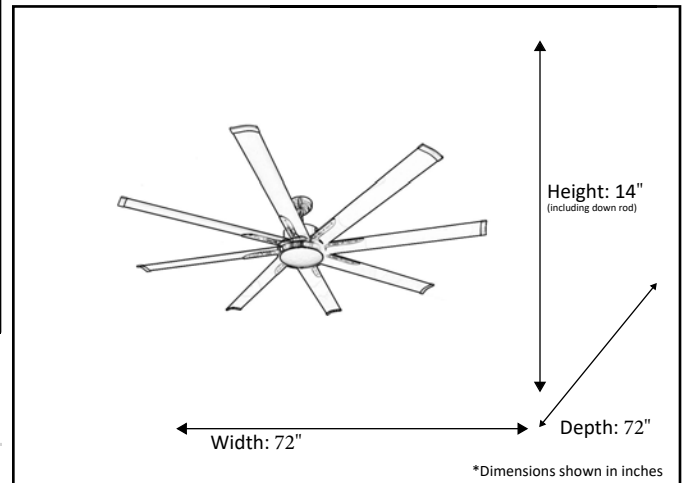

Model #	SUN872 NK8MB
SKU	20388
Metal Finish	Brushed Nickel (Also Available in Champagne Gold)
Blade Finish	Matte Black
Glass Finish	White
Description	8-Blade 72" NK Fan Matte Black Blades 15W LED 3000K
Motor Size	172
Blade Span	72" (Also Available in 84")
Blade Pitch	17°
Down Rod Included	6"
Material	Aluminum
Speed	6
Forward/Reverse	Yes
Motor Type	DC
Power Use (Watts)	15W
Light Kit Included	Yes
Lumen	1076.44 Lm
Listed	Damp Rated

Finish/Glass Shown: Brushed Nickel/White

Other Finish: Champagne Gold

WC-8-WH Wall Control Included

- Main power switch button
- Fan button controls
- 6 Speed fan control
- Easy 2 wire connection (Requires 2 hot leads)
- Available in White (WH) only