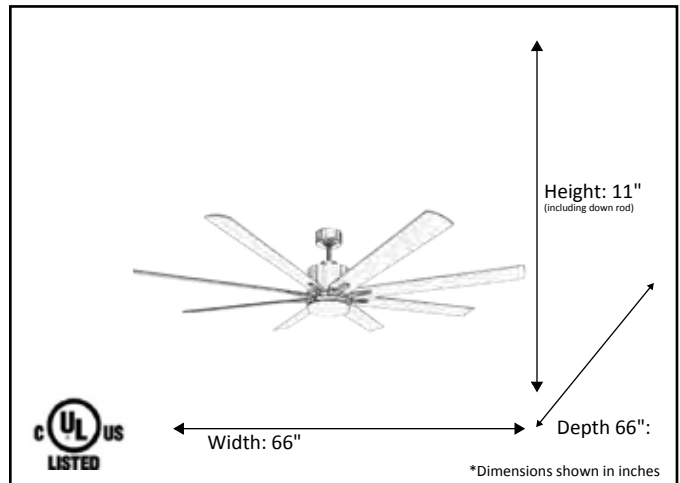

Model #	SUN866D MB8MB (WC)
SKU	19731
Metal Finish	Matte Black
Blade Finish	ABS Black
Glass Finish	White
Blade Span	66"
Motor Specs	DC165M-DC
Wire Length (Shown in inches)	80"
Down Rod Included (Shown in inches)	6"
Blade Pitch	14
Speed	6
Forward/Reverse	Yes
Airflow (CFM High)	7,791
Power Use (Watts)	30.56
Airflow Efficiency (CFM/Watt)	258
Light Kit Included	Yes
Lamp Info	Integrated LED
Location Use	Outdoor Only
Wall Control	WC-SUN866

Finish/Glass Shown: Matte Black/White

Integrated LED

*Dimensions shown in inches

WC-SUN866-WH Wall Control Included

- 6 Speed Fan Control
- Reverse Control
- Simple On/Off Switch
- 6 Speed Fan Control
- Easy 2 Wire Connection (Requires 2 Hot Leads)
- Available in White (WH) Only