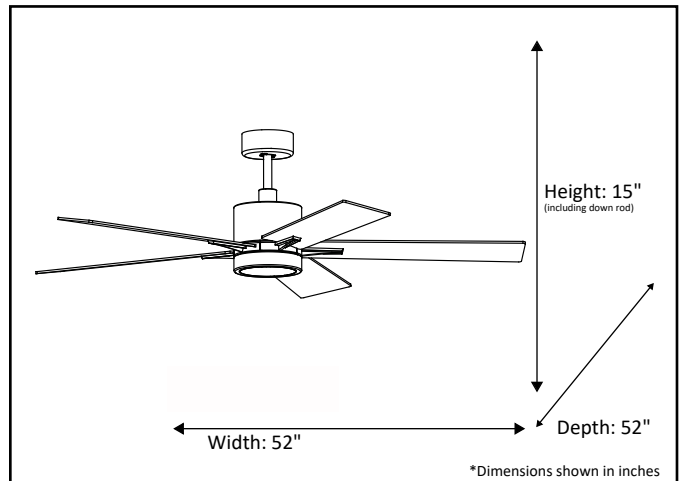

Model #	SUN552 NK5SV/WL(WC-6-WH)
SKU	20124
Metal Finish	Brushed Nickel
Blade Finish	Silver/Walnut
Glass Finish	White
Blade Span	52"
Motor Specs	153mm x 15mm
Wire Length (Shown in inches)	80"
Down Rod Included (Shown in inches)	6"
Blade Pitch	12
Speed	3
Forward/Reverse	Yes
Airflow (CFM High)	5768.61
Power Use (Watts)	60
Airflow Efficiency (CFM/Watt)	96.1
Light Kit Included	Yes
Lamp Info	Integrated LED
Location Use	Indoor Only
Wall Control	WC-6-WH

Finish/Glass Shown: Brushed Nickel/White

Integrated LED

WC-6-WH Wall Control Included

- Fan/Light Control Switch
- Simple Slide Fan Switch
- Simple On/Off for Light Switch
- Three Speed Fan Control
- Easy 2 Wire Connection (Requires 2 Hot Leads)
- Available in White (WH) Only