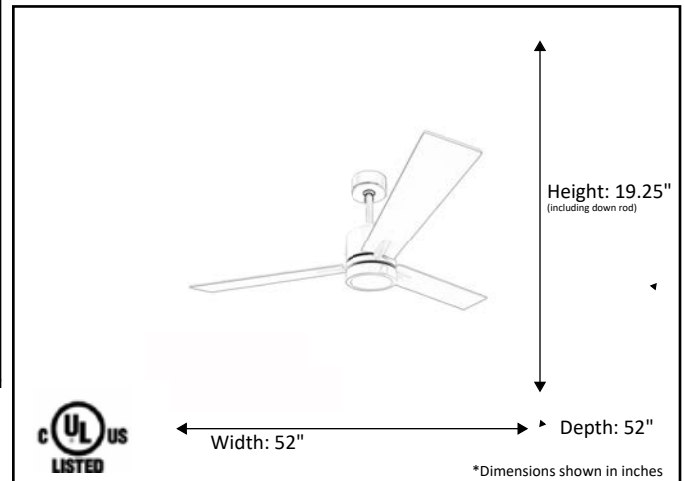

<b>Model #</b>	<b>SUN352 NK3SV/WL(WC-6-WH)</b>
Fixture Series	Halo
Finish	Brushed Nickel
Reversible Blade Finish	Silver/Walnut
Glass Finish	White
Size	52"
Motor Specs	153mm x 15mm
Wire Length (Shown in inches)	54"
Down Rod Included (Shown in inches)	6"
Blade Pitch	12 Degree
Speeds	3
Forward/Reverse	YES
CFM High	4,758
Dual Mount Canopy	NO
Light Kit Included	Integrated LED
Lamp Info	15W (LED 3000K) (Lamps INCLUDED)
Location Use	INDOOR ONLY
Energy Star Qualified	YES
Warranty	Limited Lifetime

Finish/Glass Shown: Brushed Nickel/White

\*Lamps included

WC-6-WH Wall Control Included

- Fan/Light Control Switch
- Simple Slide Fan Switch
- Simple On/Off for Light Switch
- Three Speed Fan Control
- Easy 2 Wire Connection  
(Requires 2 Hot Leads)
- Available in White (WH) Only