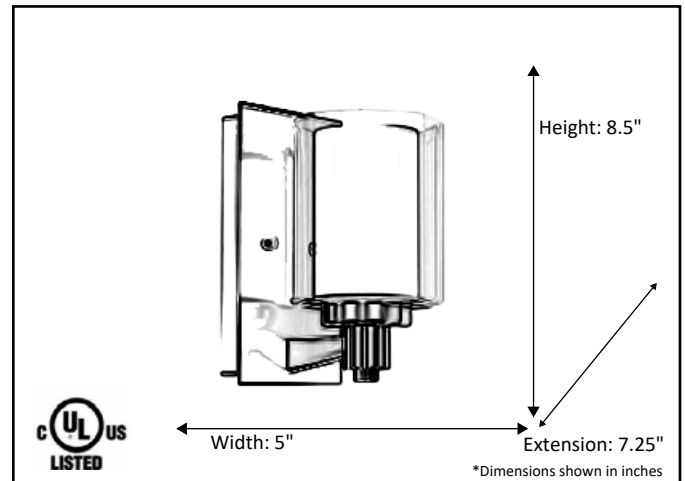

Model #	SNA-SC1-NK
SKU	18758
Fixture Series	Sonora
Description	1 Light Vanity
Metal Finish	Brushed Nickel
Glass Finish	Clear/White
Replacement Glass	G-SNA-CL/WH
Dimensions- HxW(xE) <small>(Dimensions shown in inches)</small>	8.5" X 5" X 7.25"
Lamp Info	1X60W (M)

Finish/Glass Shown: Brushed Nickel/Clear/White

\*Lamps not included

**ELECTRICAL REQUIREMENTS:** Fixture requires a grounded electrical supply line of 120 volts AC.

**INSTALLATION REQUIREMENTS:** Fixture attaches to electrical junction box securely anchored in wall or ceiling.  
**All mounting hardware included.**