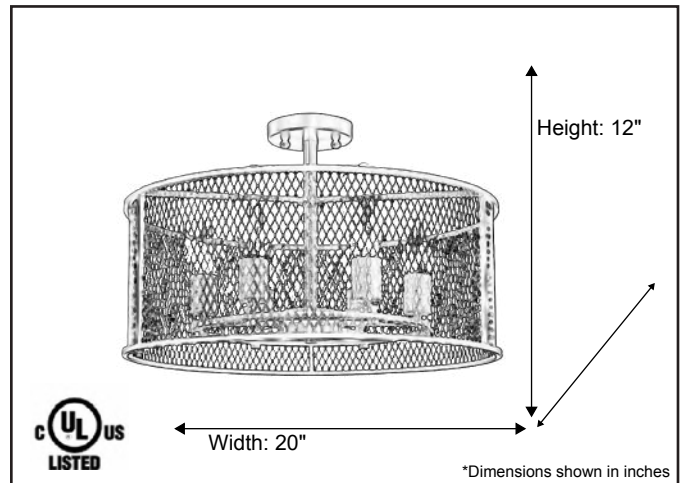

Model #	SF-626-MB
SKU	20538
Fixture Series	Rimini
Description	Modern & Industrial Semi Flush Mount / Entry Light
Metal Finish	Matte Black
Glass Finish	Clear
Dimensions- HxW (Dimensions shown in inches)	12" x 20"
Lamp Info	6X60W (E26)

Finish Shown: Matte Black

*Lamps Not Included

ELECTRICAL REQUIREMENTS: Fixture requires a grounded electrical supply line of 120 volts AC.

INSTALLATION REQUIREMENTS: Fixture attaches to electrical junction box securely anchored in wall or ceiling.
All mounting hardware included.