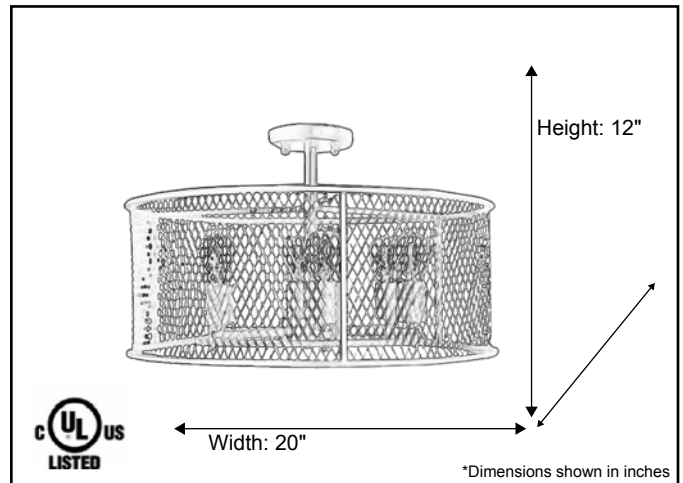

Model #	SF-626-CG
SKU	20541
Fixture Series	Rimini
Description	Modern & Industrial Semi Flush Mount / Entry Light
Metal Finish	Champagne Gold
Glass Finish	Clear
Dimensions- HxW (Dimensions shown in inches)	12" x 20"
Lamp Info	6X60W (E26)

Finish Shown: Champagne Gold

*Lamps Not Included

ELECTRICAL REQUIREMENTS: Fixture requires a grounded electrical supply line of 120 volts AC.

INSTALLATION REQUIREMENTS: Fixture attaches to electrical junction box securely anchored in wall or ceiling.
All mounting hardware included.