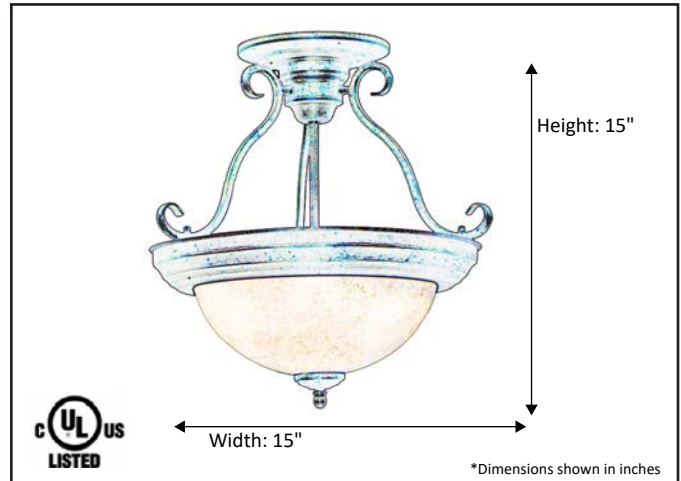

ELECTRICAL REQUIREMENTS: Fixture requires a grounded electrical supply line of 120 volts AC.

INSTALLATION REQUIREMENTS: Fixture attaches to electrical junction box securely anchored in wall or ceiling.
All mounting hardware included.

HOMEnhancements/ 1505-A Kelly Blvd., Carrollton, TX. 75006

Product specifications subject to change without notice.

REFERENCE	QTY.	REMARKS	Project
			Location/Type
			Architect
			Engineer
			Contractor
			Submitted By: _____ Date: _____