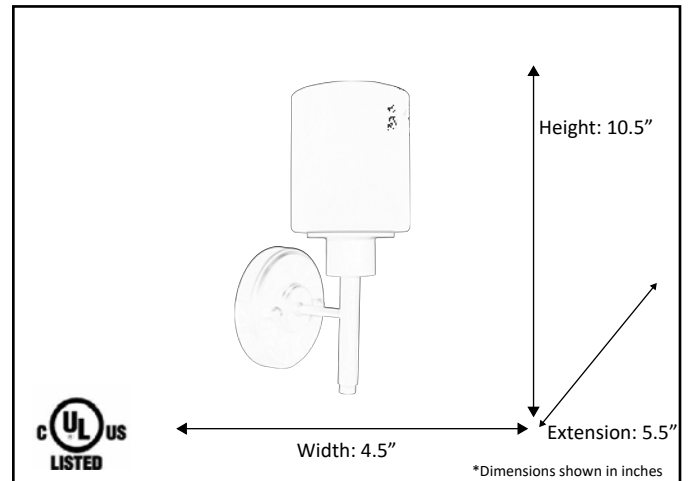

Model #	SCD-1A-MB
SKU	20643
Description	Wall Sconce
Finish	Matte Black
Dimensions- HxW(xE) (Dimensions shown in inches)	10.5" H x 4.5" W x 5.5" E
Lamp Info	1X60W (M)

Finish/Glass Shown: Matte Black/White

*Lamps not included

ELECTRICAL REQUIREMENTS: Fixture requires a grounded electrical supply line of 120 volts AC.

INSTALLATION REQUIREMENTS: Fixture attaches to electrical junction box securely anchored in wall or ceiling.
All mounting hardware included.