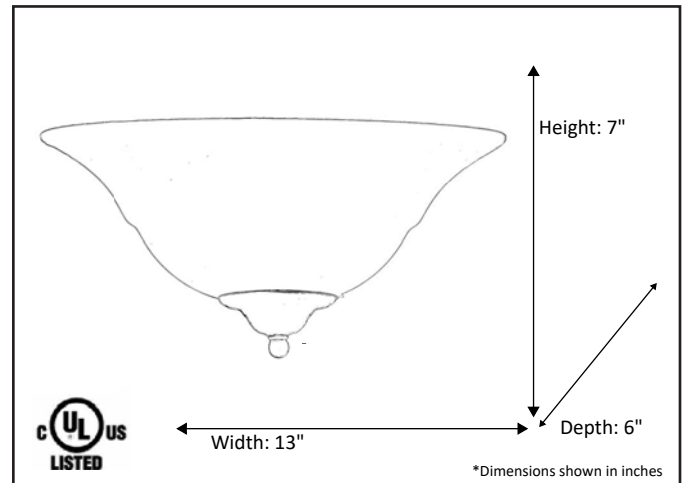

*Lamps not included