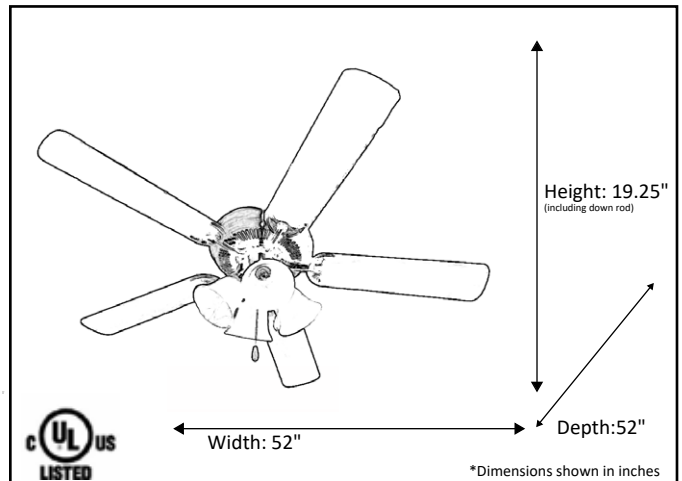

Model #	R552 RB5P+4G423(LED)
SKU	18710
Metal Finish	Rubbed Bronze
Blade Finish	Oak/Walnut
Glass Finish	White
Blade Span	52"
Motor Specs	153mm x 15mm
Wire Length (Shown in inches)	80"
Down Rod Included (Shown in inches)	4"
Blade Pitch	12 Degrees
Speed	3
Forward/Reverse	Yes
Airflow Average	4,386
Power Use (Watts)	56.61
Airflow Efficiency (CFM/Watt)	88
Light Kit Included	Yes
Lamp Info	4 X 9.5W LED
Location Use	Indoor Only
Wall Control	Not Included

Finish/Glass Shown: Rubbed Bronze/White

*Lamps included

ELECTRICAL REQUIREMENTS: Fixture requires a grounded electrical supply line of 120 volts AC.

INSTALLATION REQUIREMENTS: Fixture attaches to electrical junction box securely anchored in wall or ceiling.
All mounting hardware included.