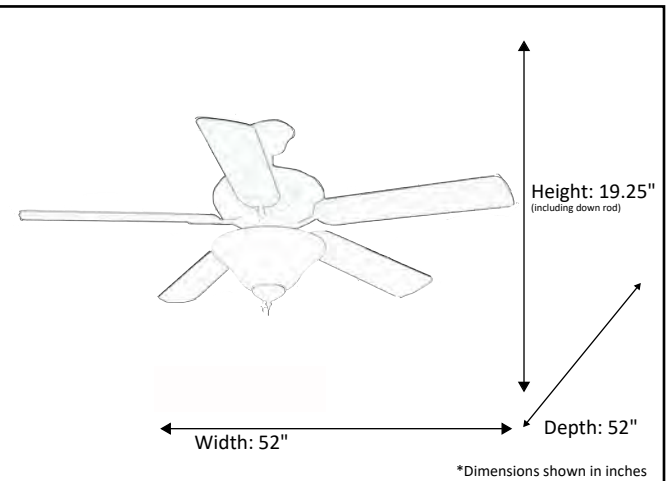

Model #	R552 RB5P+111WH(LED)
SKU	18701
Metal Finish	Rubbed Bronze
Blade Finish	Oak/Walnut
Glass Finish	White
Blade Span	52"
Motor Specs	153mm x 12mm
Wire Length (Shown in inches)	80"
Down Rod Included (Shown in inches)	4"
Blade Pitch	12
Speed	3
Forward/Reverse	Yes
Airflow (CFM High)	4,386
Power Use (Watts)	56.61
Airflow Efficiency (CFM/Watt)	88
Light Kit Included	Yes
Lamp Info	2X9.5W LED
Location Use	Indoor Only
Wall Control	Not Included

Finish/Glass Shown: Rubbed Bronze/White

ELECTRICAL REQUIREMENTS: Fixture requires a grounded electrical supply line of 120 volts AC.

INSTALLATION REQUIREMENTS: Fixture attaches to electrical junction box securely anchored in wall or ceiling.
All mounting hardware included.

HOMEnhancements / 1505-A Kelly Blvd., Carrollton, TX. 75006

Product specifications subject to change without notice.

REFERENCE	QTY.	REMARKS	Project
			Location/Type
			Architect
			Engineer
			Contractor
			Submitted By: Date: