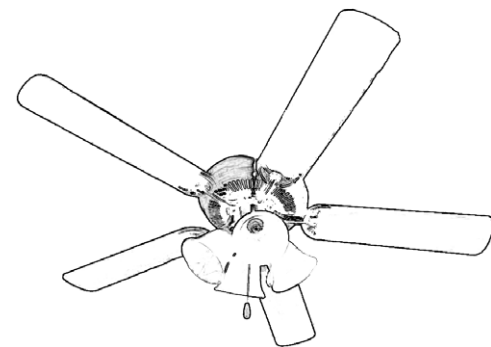

Model #	R552 NK5MP/WL+4G423(LED)
SKU	18662
Metal Finish	Brushed Nickel
Blade Finish	Maple/Walnut
Glass Finish	White
Blade Span	52"
Motor Specs	153mm x 15mm
Wire Length (Shown in inches)	80"
Down Rod Included (Shown in inches)	4"
Blade Pitch	12 degrees
Speed	3
Forward/Reverse	Yes
Airflow Average	4,386
Power Use (Watts)	35
Airflow Efficiency (CFM/Watt)	88
Light Kit Included	Yes
Lamp Info	4x 9.5W LED 3000K *Lamps included
Location Use	Indoor Only
Wall Control	Not Included

Finish/Glass Shown: Brushed Nickel/White

*Lamps Included

Width: 52"

Depth: 52"

*Dimensions shown in inches

ELECTRICAL REQUIREMENTS: Fixture requires a grounded electrical supply line of 120 volts AC.

INSTALLATION REQUIREMENTS: Fixture attaches to electrical junction box securely anchored in wall or ceiling.
All mounting hardware included.