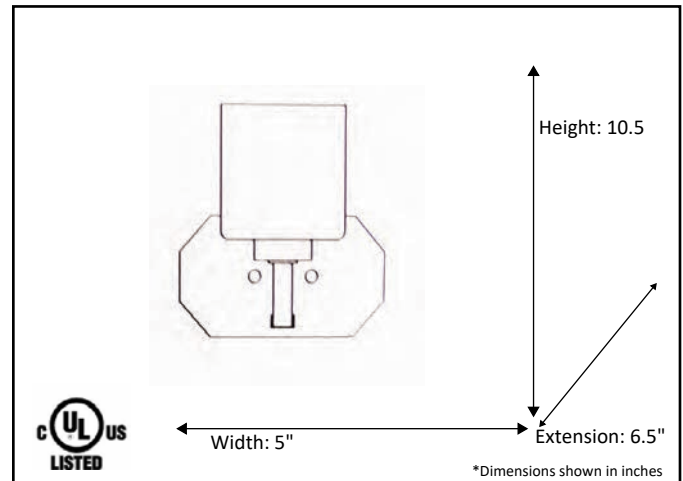

Model #	PRS-VL1(WH)-NK
SKU	18533
Fixture Series	Paris
Description	1 Light Vanity
Metal Finish	Brushed Nickel
Glass Finish	White
Replacement Glass	G-PRS-WH
Dimensions- HxW(xE) <small>(Dimensions shown in inches)</small>	10.5" X 5" X 6.5"
Lamp Info	1X60W (M)

Finish/Glass Shown: Brushed Nickel/White

*Lamps not included

ELECTRICAL REQUIREMENTS: Fixture requires a grounded electrical supply line of 120 volts AC.

INSTALLATION REQUIREMENTS: Fixture attaches to electrical junction box securely anchored in wall or ceiling.
All mounting hardware included.