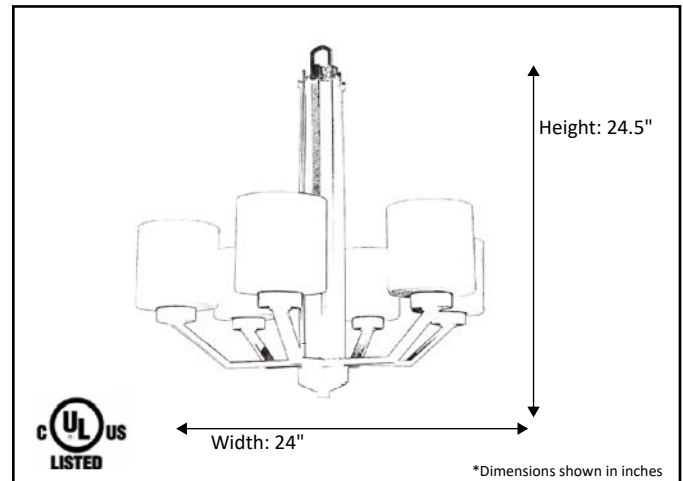

Model #	PRS-CH6(WH)-RB
SKU#	18518
Description	6 Light Chandelier
Finish	Rubbed Bronze
Glass	White
Replacement Glass	G-PRS-WH
Dimensions- HxW (Dimensions shown in inches)	24.5" x 24"
Lamp Info	6X60W (M)
Chain/Wire Length	3' Chain/10' Wire

Finish/Glass Shown: Rubbed Bronze/White

*Lamps not included

ELECTRICAL REQUIREMENTS: Fixture requires a grounded electrical supply line of 120 volts AC.

INSTALLATION REQUIREMENTS: Fixture attaches to electrical junction box securely anchored in wall or ceiling.
All mounting hardware included.