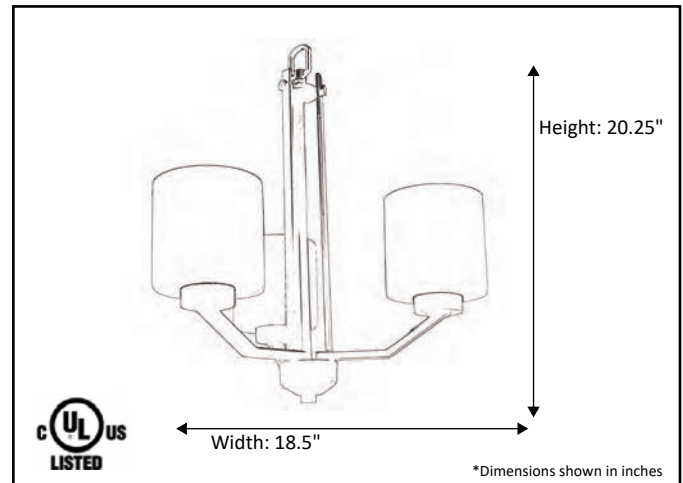

Model #	PRS-CH3(WH)-RB
SKU#	18512
Description	3 Light Chandelier
Finish	Rubbed Bronze
Glass	White
Replacement Glass	G-PRS-WH
Dimensions- HxW (Dimensions shown in inches)	20.25" x 18.5"
Lamp Info	3X60W (M)
Chain/Wire Length	3' Chain/10' Wire

Finish/Glass Shown: Rubbed Bronze/White

*Lamps not included

ELECTRICAL REQUIREMENTS: Fixture requires a grounded electrical supply line of 120 volts AC.

INSTALLATION REQUIREMENTS: Fixture attaches to electrical junction box securely anchored in wall or ceiling.
All mounting hardware included.