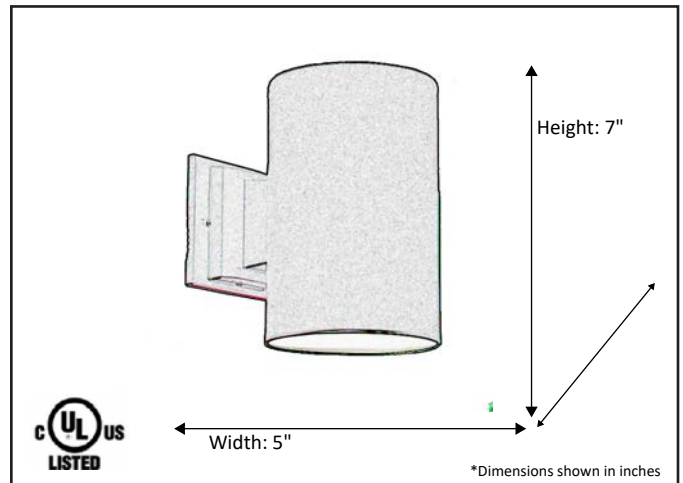

ELECTRICAL REQUIREMENTS: Fixture requires a grounded electrical supply line of 120 volts AC.

INSTALLATION REQUIREMENTS: Fixture attaches to electrical junction box securely anchored in wall or ceiling.
All mounting hardware included.

HOMEnhancements/ 1505-A Kelly Blvd., Carrollton, TX. 75006

Product specifications subject to change without notice.

REFERENCE	QTY.	REMARKS	Project
			Location/Type
			Architect
			Engineer
			Contractor
			Submitted By: Date: