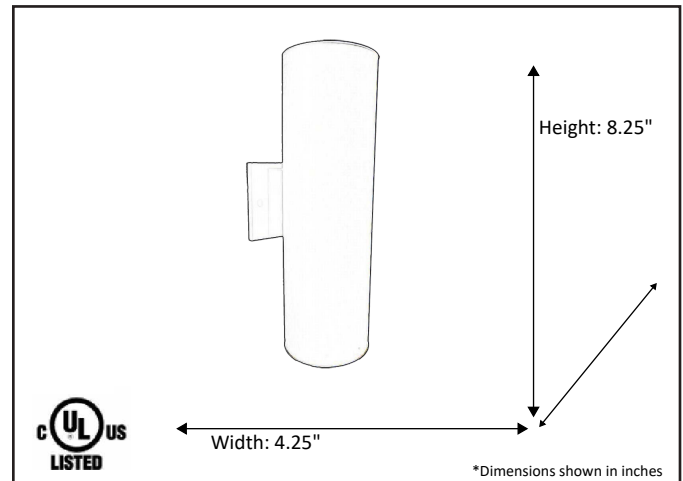

*Integrated LED