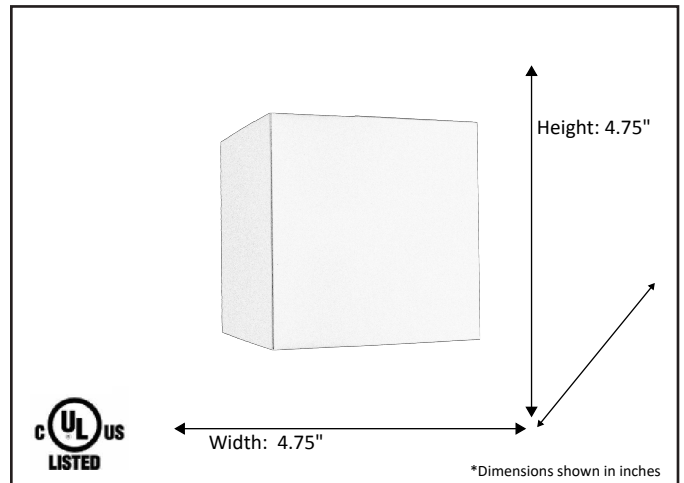

Model #	PL-20238-MB(10W LED 3K)
SKU	20238
Description	Small LED Wall Cube
Finish	Matte Black
Dimensions- HxW (Dimensions shown in inches)	4.75"H x 4.75"W
Lamp Info	10W 3000K

Finish Shown: Matte Black

*Lamps not included