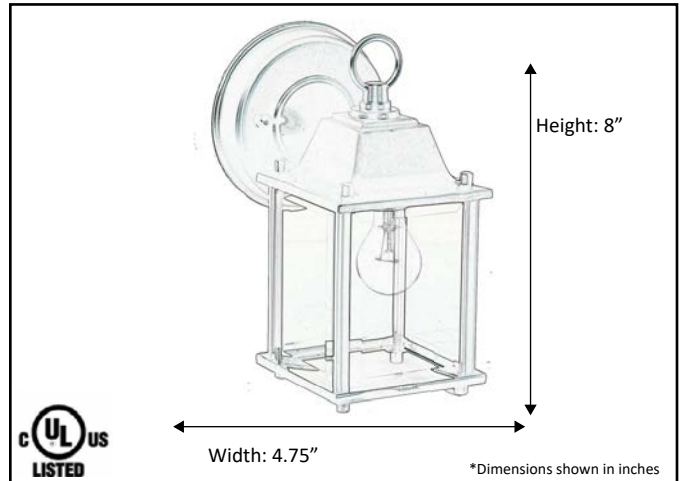

Model #	PL-1-BK(CAST)
SKU#	13479
Description	Coach Light
Finish	Black
Glass Finish:	Clear
Dimensions- HxW(xD) <small>(Dimensions shown in inches)</small>	8" x 4.75"
Lamp Type:	Medium Base
Lamp Max Watt:	1x60W(M)

Finish Shown: Black

\*Lamps not included

**ELECTRICAL REQUIREMENTS:** Fixture requires a grounded electrical supply line of 120 volts AC.

**INSTALLATION REQUIREMENTS:** Fixture attaches to electrical junction box securely anchored in wall or ceiling.  
**All mounting hardware included.**