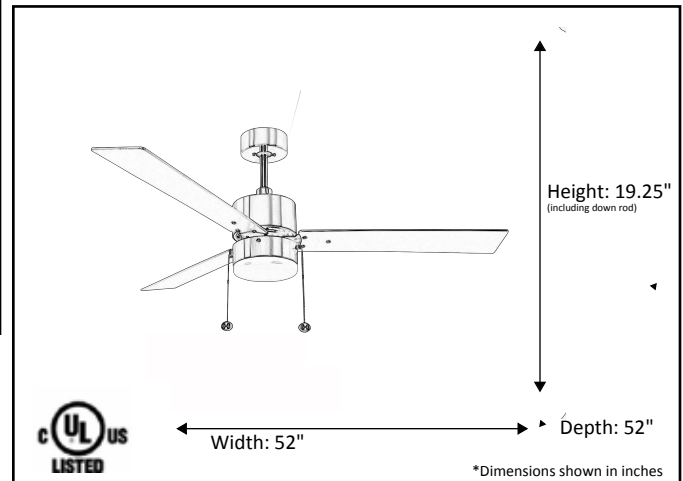

Model #	PC352 NK3SV/WL(LED SELECT)
SKU	21381
Finish	Brushed Nickel
Reversible Blade Finish	Silver / Walnut
Glass Finish	White
Size	52"
Motor Specs	153mm x 15mm
Wire Length (Shown in inches)	54"
Down Rod Included (Shown in inches)	6"
Blade Pitch	12 Degree
Speeds	3
Forward/Reverse	YES
CFM High	5737
Dual Mount Canopy	NO
Light Kit Included	Integrated LED
Lamp Info	15W (LED 3K/4K/5K) (Lamps INCLUDED)
Location Use	INDOOR ONLY
Pull Chain	YES

Finish/Glass Shown: Brushed Nickel/White

Integrated LED

ELECTRICAL REQUIREMENTS: Fixture requires a grounded electrical supply line of 120 volts AC.

INSTALLATION REQUIREMENTS: Fixture attaches to electrical junction box securely anchored in wall or ceiling.
All mounting hardware included.