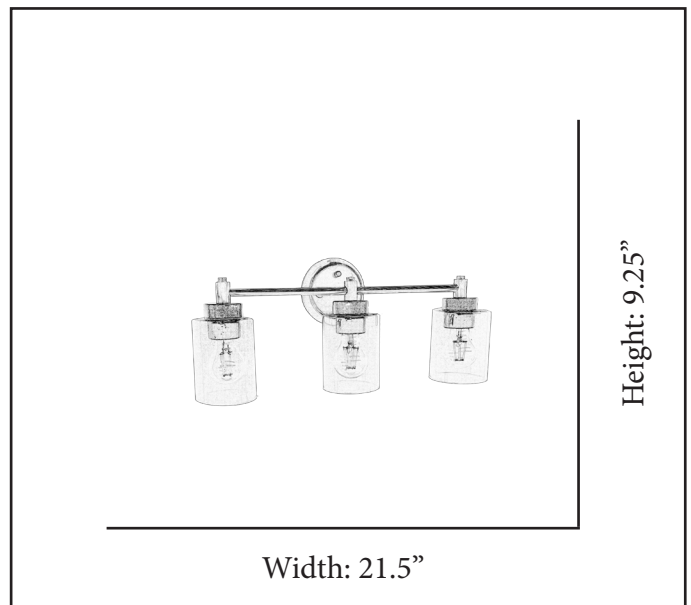

MODEL	MCO-VS3(CLR)-NK
SKU	21420
DESCRIPTION	Mincio 3-Light Clear Glass Vanity
FINISH	Brushed Nickel
GLASS	Clear Glass
DIMENSIONS	9.25”H x 21.5”W
LAMP INFO	3*E26(Medium)
LOCATION	Damp Location Rated

Finish Shown: Brushed Nickel

(Bulbs not included)

ELECTRICAL REQUIREMENTS: Fixture requires a grounded electrical supply line of 120 volts AC.

INSTALLATION REQUIREMENTS: Fixture attaches to electrical junction box securely anchored in wall or ceiling.

All mounting hardware included.

Product specifications subject to change without notice.

HOMEnhancements/ 1505-A Kelly Blvd., Carrollton, TX. 75006

Width: 21.5”

REFERENCE	QUANTITY	REMARKS	PROJECT	
			LOCATION/TYPE	
			ARCHITECT	
			ENGINEER	
			CONTRACTOR	
			SUBMITTED BY	
			DATE	