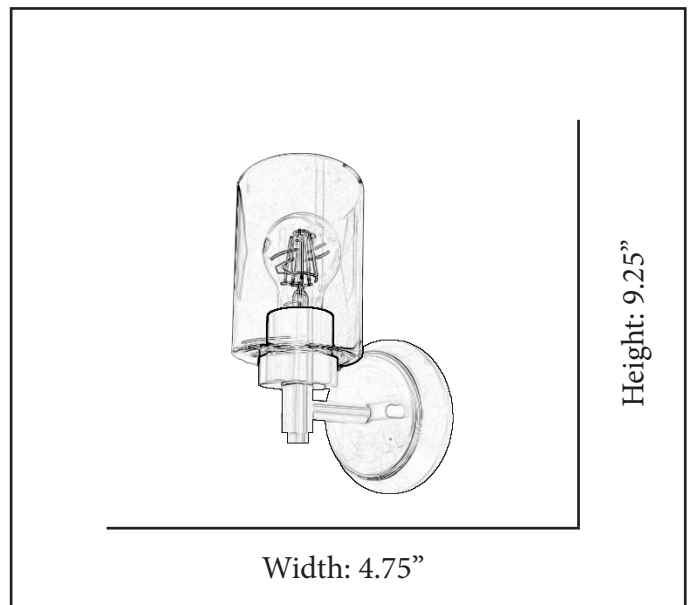

MODEL	MCO-SC1(CLR)-MB
SKU	21408
DESCRIPTION	Mincio 1-Light Clear Glass Sconce
FINISH	Matte Black
GLASS	Clear Glass
DIMENSIONS	9.25”H x 4.75”W
LAMP INFO	E26(Medium)
LOCATION	Damp Location Rated

Finish Shown: Matte Black

(Bulbs not included)

**ELECTRICAL REQUIREMENTS:** Fixture requires a grounded electrical supply line of 120 volts AC.

**INSTALLATION REQUIREMENTS:** Fixture attaches to electrical junction box securely anchored in wall or ceiling.

All mounting hardware included.

Product specifications subject to change without notice.

HOMEnhancements/ 1505-A Kelly Blvd., Carrollton, TX. 75006

Width: 4.75”

REFERENCE	QUANTITY	REMARKS	PROJECT	
			LOCATION/TYPE	
			ARCHITECT	
			ENGINEER	
			CONTRACTOR	
			SUBMITTED BY	
			DATE	