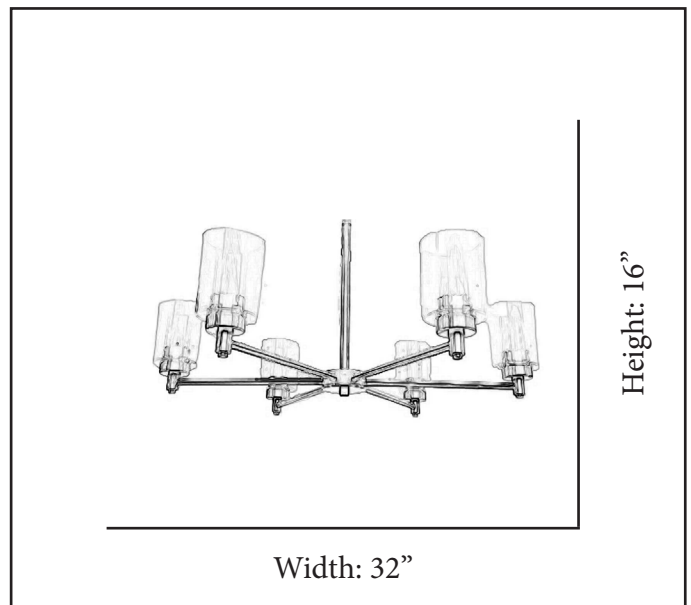

(Bulbs not included)

ELECTRICAL REQUIREMENTS: Fixture requires a grounded electrical supply line of 120 volts AC.

INSTALLATION REQUIREMENTS: Fixture attaches to electrical junction box securely anchored in wall or ceiling.

All mounting hardware included.

Product specifications subject to change without notice.

HOMEnhancements/ 1505-A Kelly Blvd., Carrollton, TX. 75006