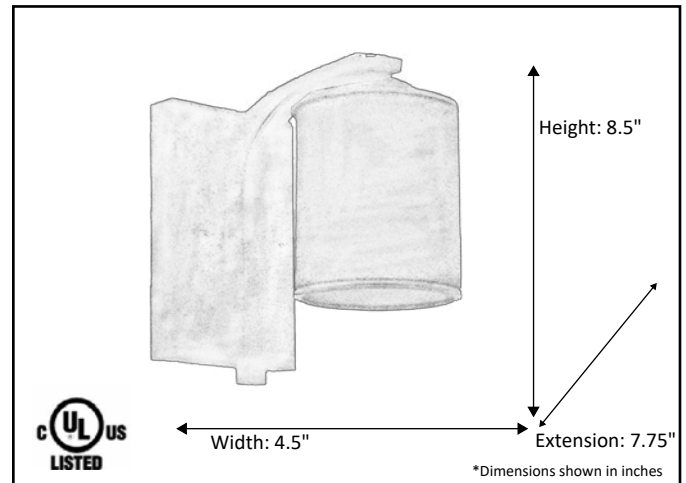

Model #	LX-VS1(WH)-NK
SKU	18086
Fixture Series	Lexington
Description	1 Light Vanity
Metal Finish	Brushed Nickel
Glass Finish	White
Replacement Glass	G-LX(WH)-NK
Dimensions- HxW(xE) (Dimensions shown in inches)	8.5" X 4.5" X 7.75"
Lamp Info	1 X 60W (M)

Finish/Glass Shown: Brushed Nickel/White

*Lamps not included

ELECTRICAL REQUIREMENTS: Fixture requires a grounded electrical supply line of 120 volts AC.

INSTALLATION REQUIREMENTS: Fixture attaches to electrical junction box securely anchored in wall or ceiling.
All mounting hardware included.