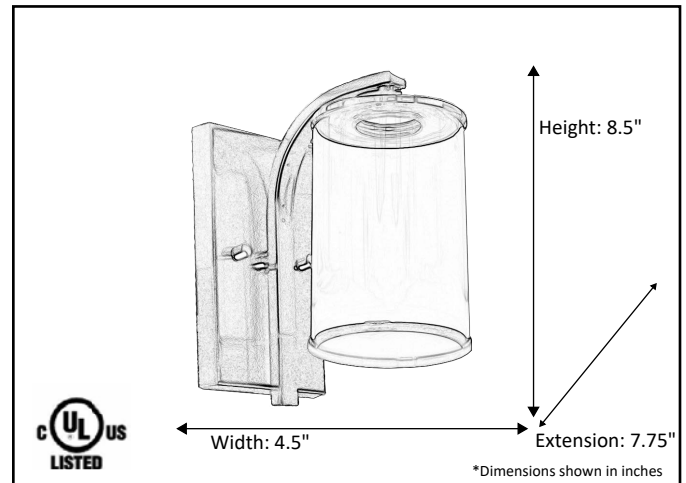

Model #	LX-VS1(CLR)-NK
SKU	19121
Fixture Series	Lexington
Description	1 Light Vanity
Metal Finish	Brushed Nickel
Glass Finish	Clear
Replacement Glass	G-LX(CLR)-NK
Dimensions- HxW(xE) <small>(Dimensions shown in inches)</small>	8.5" X 4.5" X 7.75"
Lamp Info	1 X 60W (M)

Finish/Glass Shown: Brushed Nickel/Clear

*Lamps not included

ELECTRICAL REQUIREMENTS: Fixture requires a grounded electrical supply line of 120 volts AC.

INSTALLATION REQUIREMENTS: Fixture attaches to electrical junction box securely anchored in wall or ceiling.
All mounting hardware included.