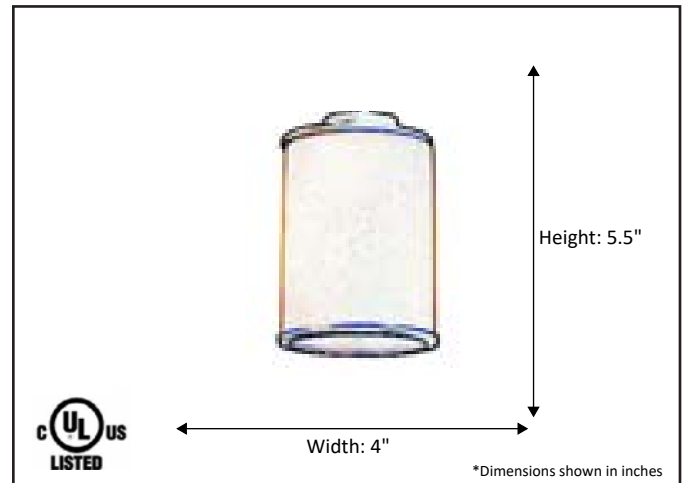

*Lamps not included