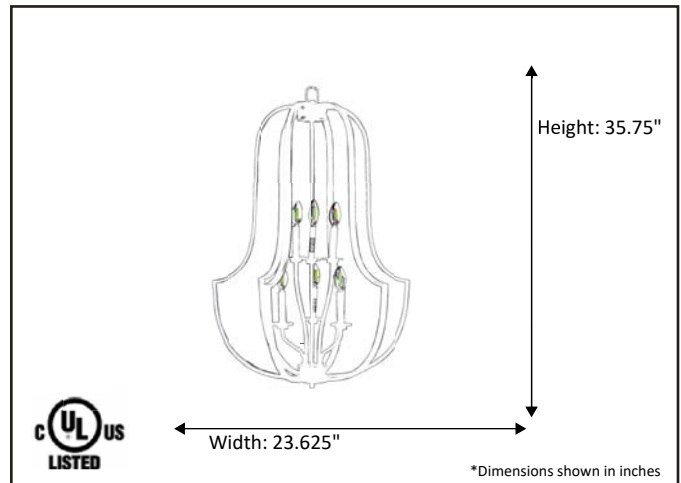

Model #	LX-HF6-RB
SKU	15897
Description	6 Light Open Cage
Finish	Rubbed Bronze
Glass	N/A
Dimensions- HxW (Dimensions shown in inches)	35.75" x 23.625"
Lamp Info	6X60W (C)
Chain/ Wire Length	3' Chain/10' Wire
Dual Mount	No

Finish/Glass Shown: Rubbed Bronze/N/A

*Lamps not included

ELECTRICAL REQUIREMENTS: Fixture requires a grounded electrical supply line of 120 volts AC.

INSTALLATION REQUIREMENTS: Fixture attaches to electrical junction box securely anchored in wall or ceiling.
All mounting hardware included.