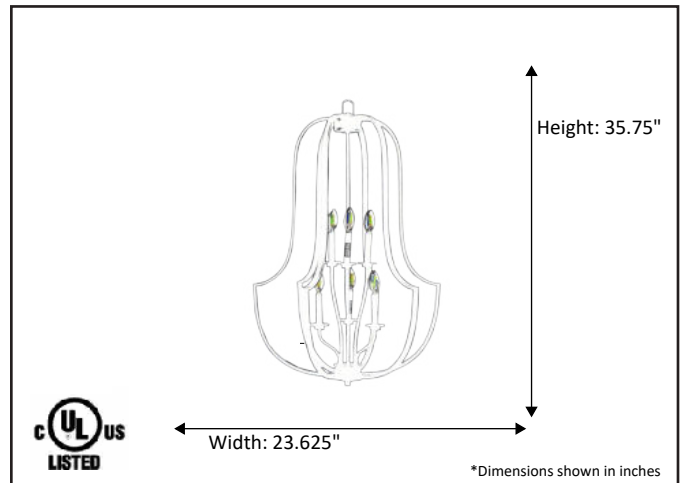

Model #	LX-HF6-MB
SKU	19425
Description	6 Light Open Cage
Finish	Matte Black
Glass	N/A
Dimensions- HxW (Dimensions shown in inches)	35.75" x 23.625"
Lamp Info	6X60W (C)
Chain/ Wire Length	3' Chain/10' Wire
Dual Mount	No

Finish/Glass Shown: Matte Black / N/A

*Lamps not included

*Dimensions shown in inches

ELECTRICAL REQUIREMENTS: Fixture requires a grounded electrical supply line of 120 volts AC.

INSTALLATION REQUIREMENTS: Fixture attaches to electrical junction box securely anchored in wall or ceiling.
All mounting hardware included.