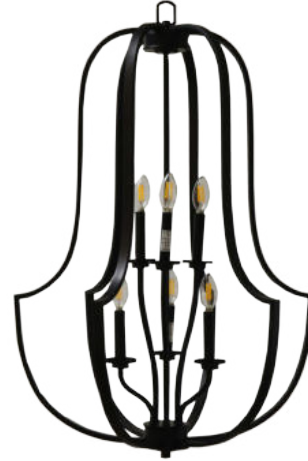

Model #	LX-HF6-MB
SKU	19425
Description	6 Light Open Cage
Finish	Matte Black
Glass	N/A
Dimensions- HxW (Dimensions shown in inches)	35.75" x 23.625"
Lamp Info	6X60W (C)
Chain/ Wire Length	3' Chain/10' Wire
Dual Mount	No

Finish/Glass Shown: Matte Black / N/A

*Lamps not included

*Dimensions shown in inches

ELECTRICAL REQUIREMENTS: Fixture requires a grounded electrical supply line of 120 volts AC.

INSTALLATION REQUIREMENTS: Fixture attaches to electrical junction box securely anchored in wall or ceiling.
All mounting hardware included.