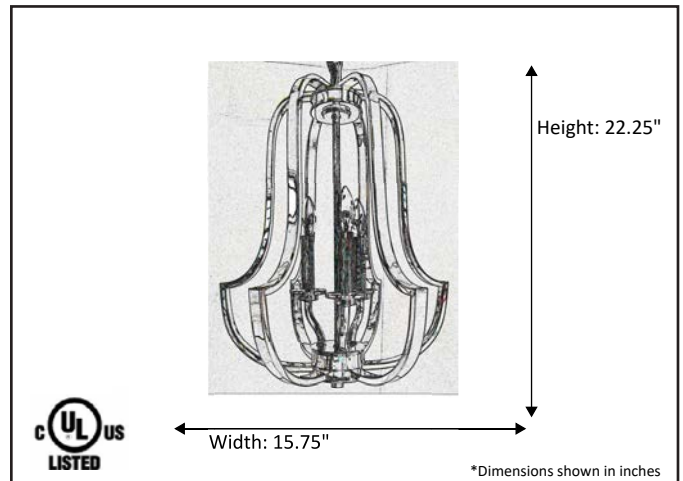

Model #	LX-HF3-RB
SKU	15891
Description	3 Light Open Cage
Finish	Rubbed Bronze
Glass	N/A
Dimensions- HxW (Dimensions shown in inches)	22.25" x 15.75"
Lamp Info	3X60W (C)
Chain/ Wire Length	3' Chain/10' Wire
Dual Mount	No

Finish/Glass Shown: Rubbed Bronze/N/A

*Lamps not included

ELECTRICAL REQUIREMENTS: Fixture requires a grounded electrical supply line of 120 volts AC.

INSTALLATION REQUIREMENTS: Fixture attaches to electrical junction box securely anchored in wall or ceiling.
All mounting hardware included.