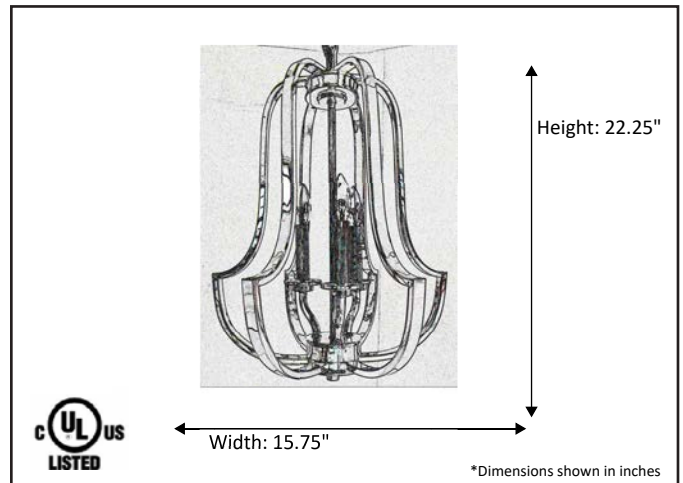

<b>Model #</b>	<b>LX-HF3-NK</b>
<b>SKU</b>	<b>15888</b>
<b>Description</b>	<b>3 Light Open Cage</b>
<b>Finish</b>	<b>Brushed Nickel</b>
<b>Glass</b>	<b>N/A</b>
<b>Dimensions- HxW</b> <small>(Dimensions shown in inches)</small>	<b>22.25" x 15.75"</b>
<b>Lamp Info</b>	<b>3X60W (C)</b>
<b>Chain/ Wire Length</b>	<b>3' Chain/10' Wire</b>
<b>Dual Mount</b>	<b>No</b>

Finish/Glass Shown: Brushed Nickel/N/A

\*Lamps not included

**ELECTRICAL REQUIREMENTS:** Fixture requires a grounded electrical supply line of 120 volts AC.

**INSTALLATION REQUIREMENTS:** Fixture attaches to electrical junction box securely anchored in wall or ceiling.  
**All mounting hardware included.**