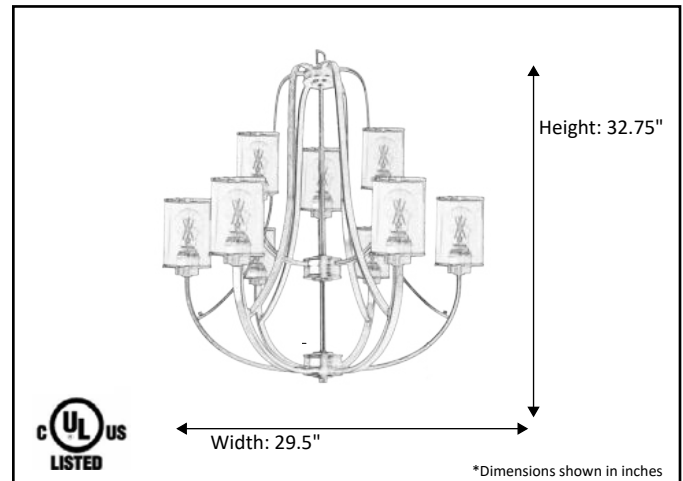

Model #	LX-CH9(WH)-NK
SKU#	19103
Description	9 Light Chandelier
Finish	Brushed Nickel
Glass	Clear
Replacement Glass	G-LX(CLR)-NK
Dimensions- HxW (Dimensions shown in inches)	32.75" x 29.5"
Lamp Info	9X60W (M)
Chain/Wire Length	3' Chain/10' Wire

Finish/Glass Shown: Brushed Nickel/Clear

\*Lamps not included

**ELECTRICAL REQUIREMENTS:** Fixture requires a grounded electrical supply line of 120 volts AC.

**INSTALLATION REQUIREMENTS:** Fixture attaches to electrical junction box securely anchored in wall or ceiling.  
**All mounting hardware included.**