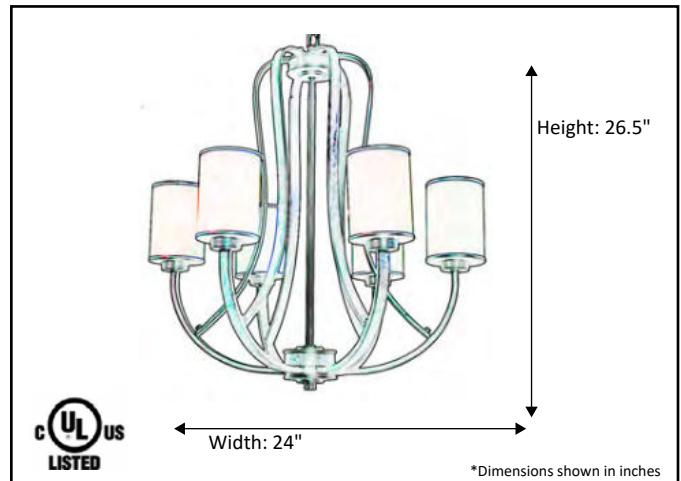

Model #	LX-CH6(WH)-NK
SKU#	15930
Description	6 Light Chandelier
Finish	Brushed Nickel
Glass	White
Replacement Glass	G-LX(WH)-NK
Dimensions- HxW (Dimensions shown in inches)	26.5" x 24"
Lamp Info	6X60W (M)
Chain/Wire Length	3' Chain/10' Wire

Finish/Glass Shown: Brushed Nickel/White

*Lamps not included

ELECTRICAL REQUIREMENTS: Fixture requires a grounded electrical supply line of 120 volts AC.

INSTALLATION REQUIREMENTS: Fixture attaches to electrical junction box securely anchored in wall or ceiling.
All mounting hardware included.