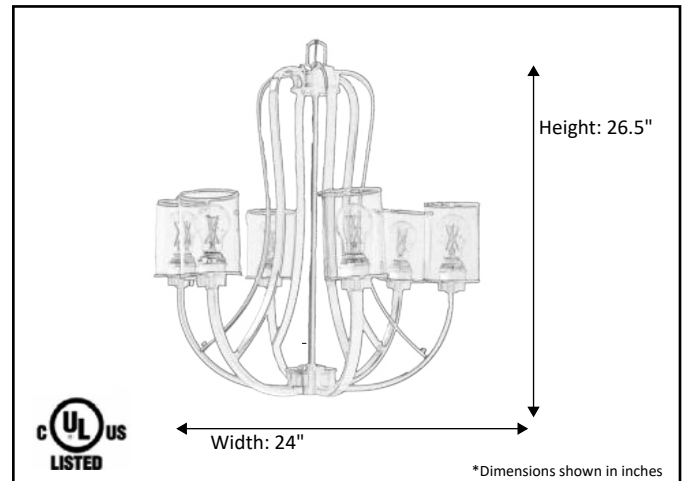

Model #	LX-CH6(CLR)-NK
SKU#	19106
Description	6 Light Chandelier
Finish	Brushed Nickel
Glass	Clear
Replacement Glass	G-LX(CLR)-NK
Dimensions- HxW (Dimensions shown in inches)	26.5" x 24"
Lamp Info	6X60W (M)
Chain/Wire Length	3' Chain/10' Wire

Finish/Glass Shown: Brushed Nickel/Clear

*Lamps not included

ELECTRICAL REQUIREMENTS: Fixture requires a grounded electrical supply line of 120 volts AC.

INSTALLATION REQUIREMENTS: Fixture attaches to electrical junction box securely anchored in wall or ceiling.
All mounting hardware included.