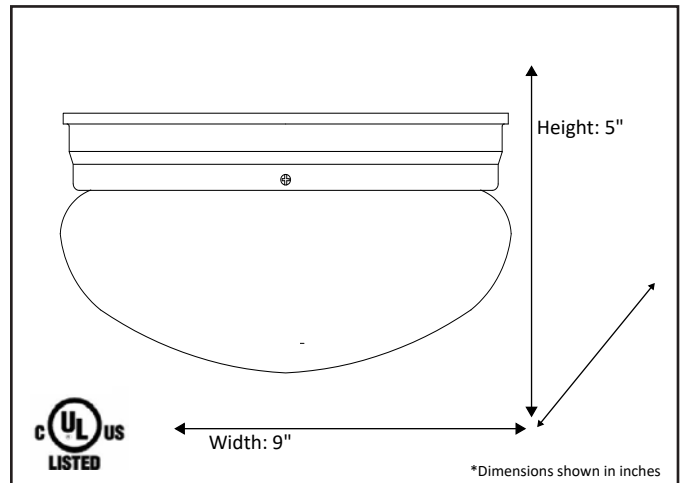

*Lamps not included