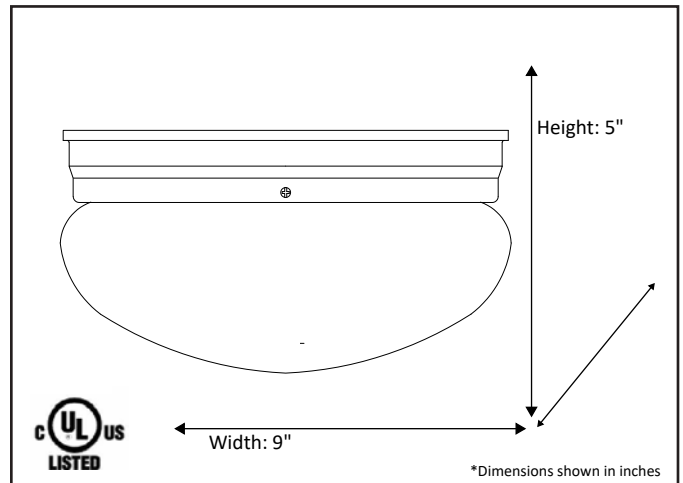

*Lamps not included